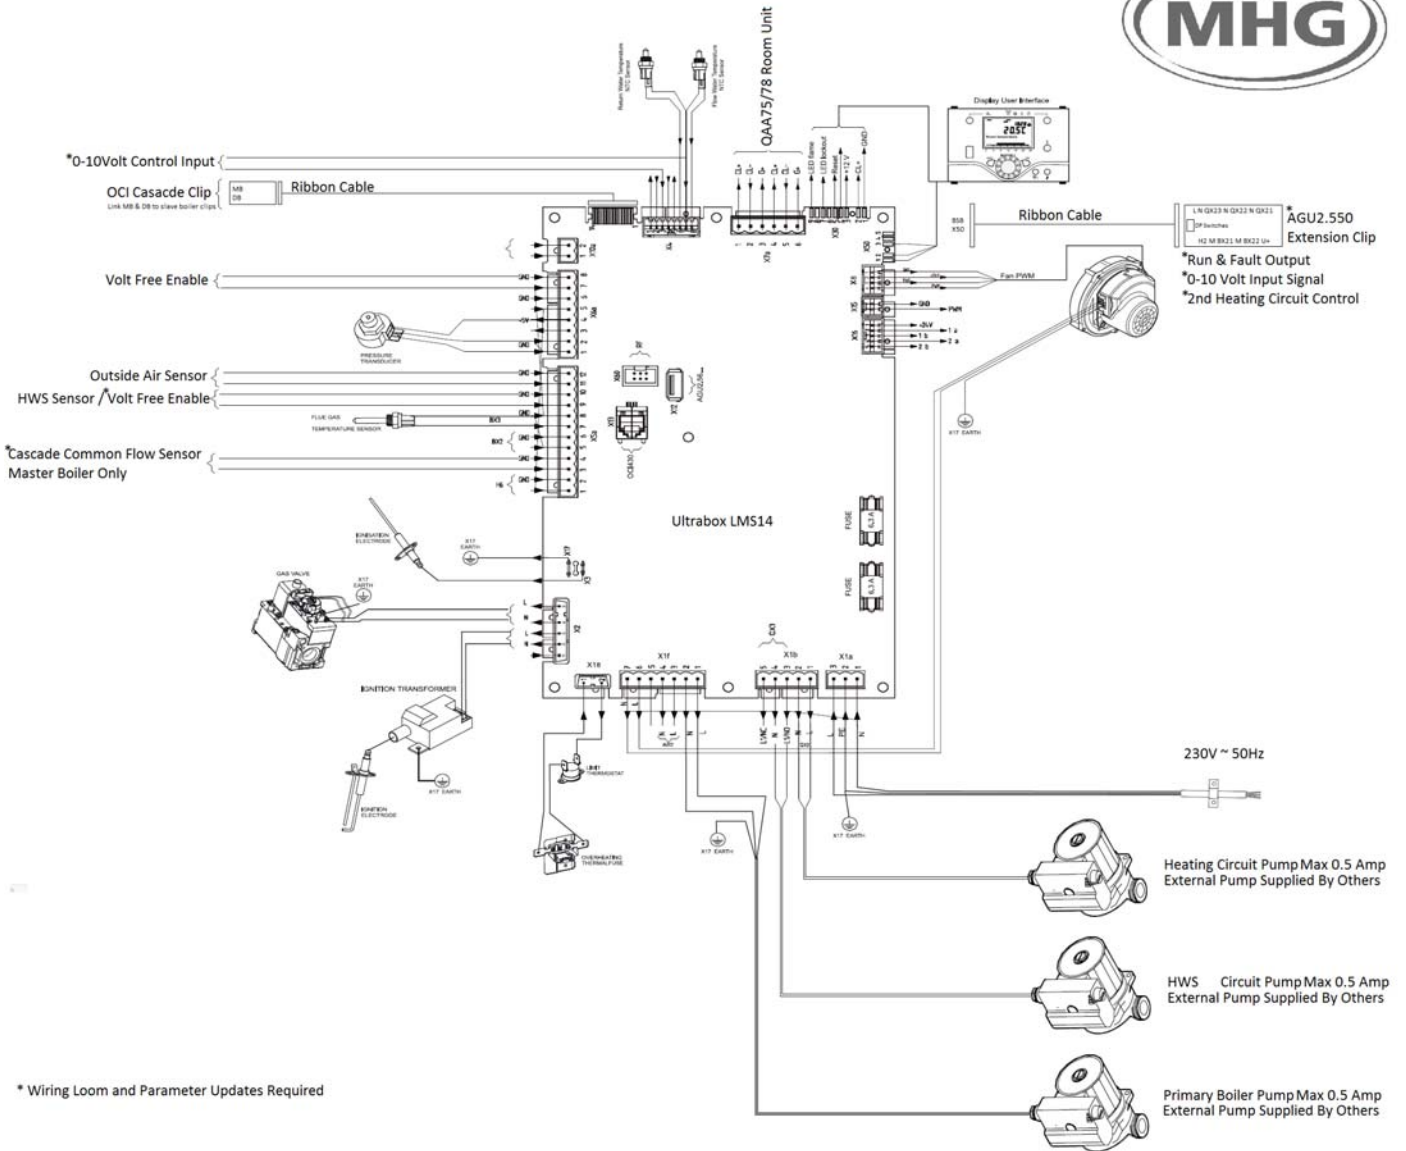

All customer interfacing terminals are located at the rear of the boiler and labeled

* Wiring Loom and Parameter Updates Required

Ultrabox 210-945 Wiring Diagram

MHG Heating Ltd Unit 4 Epsom Downs Metro Centre Waterfield Tadworth Surrey KT20 5LR.
 P:08456 448802 F:08456 448803 E:info@mhgheating.co.uk W:www.mhgheating.co.uk